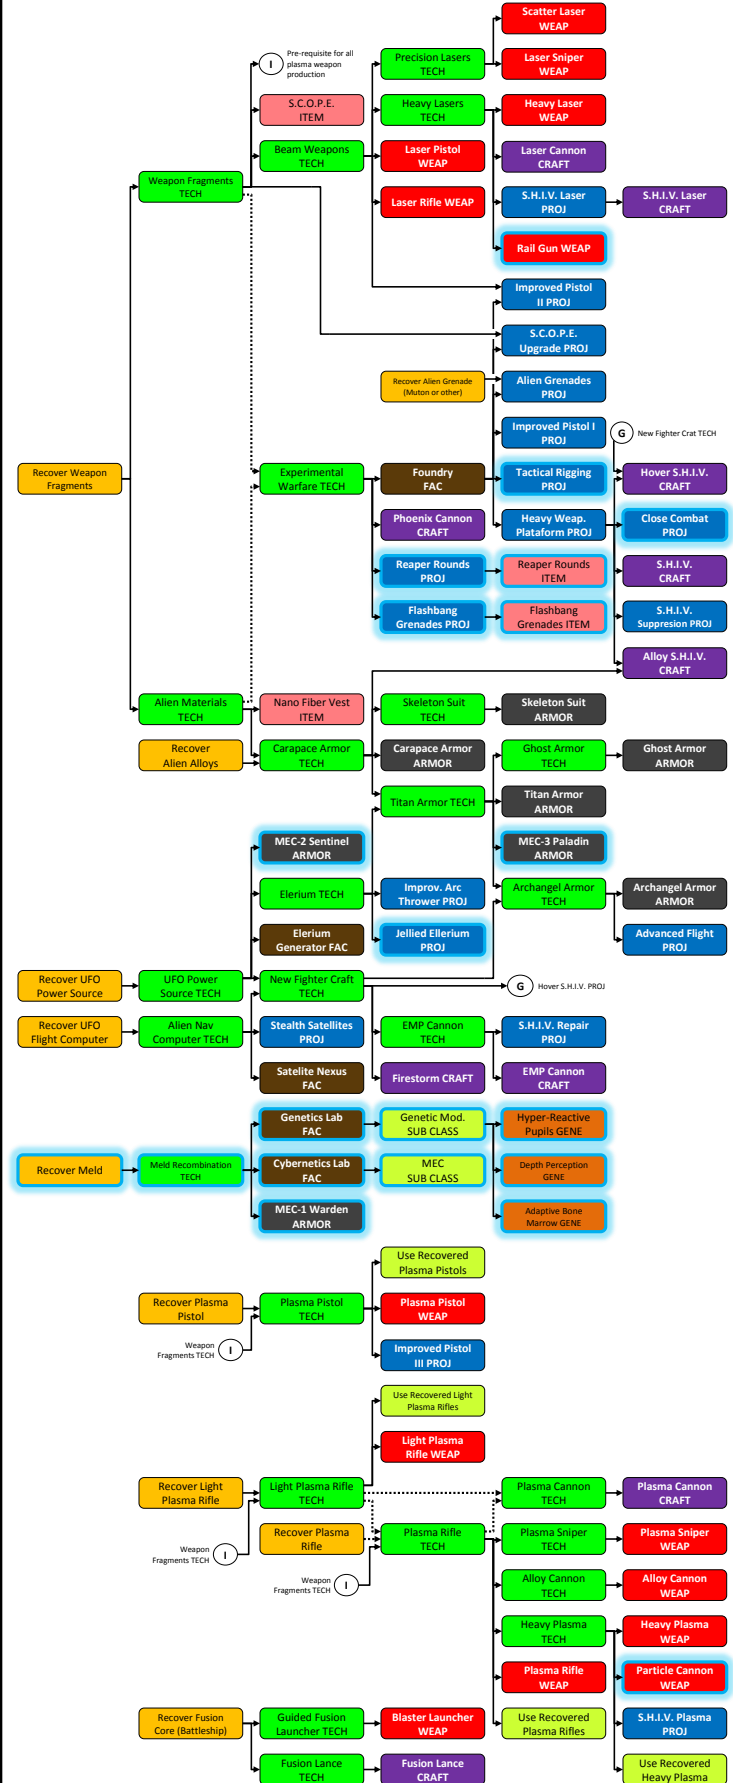

Storyline

Main Tech Tree

Alien Capture and Autopsies

Basic Facilities

Key