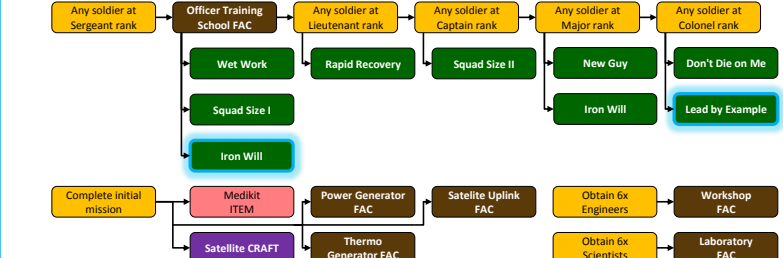

Storyline

Main Tech Tree

Alien Capture and Autopsies

Basic Facilities

Key