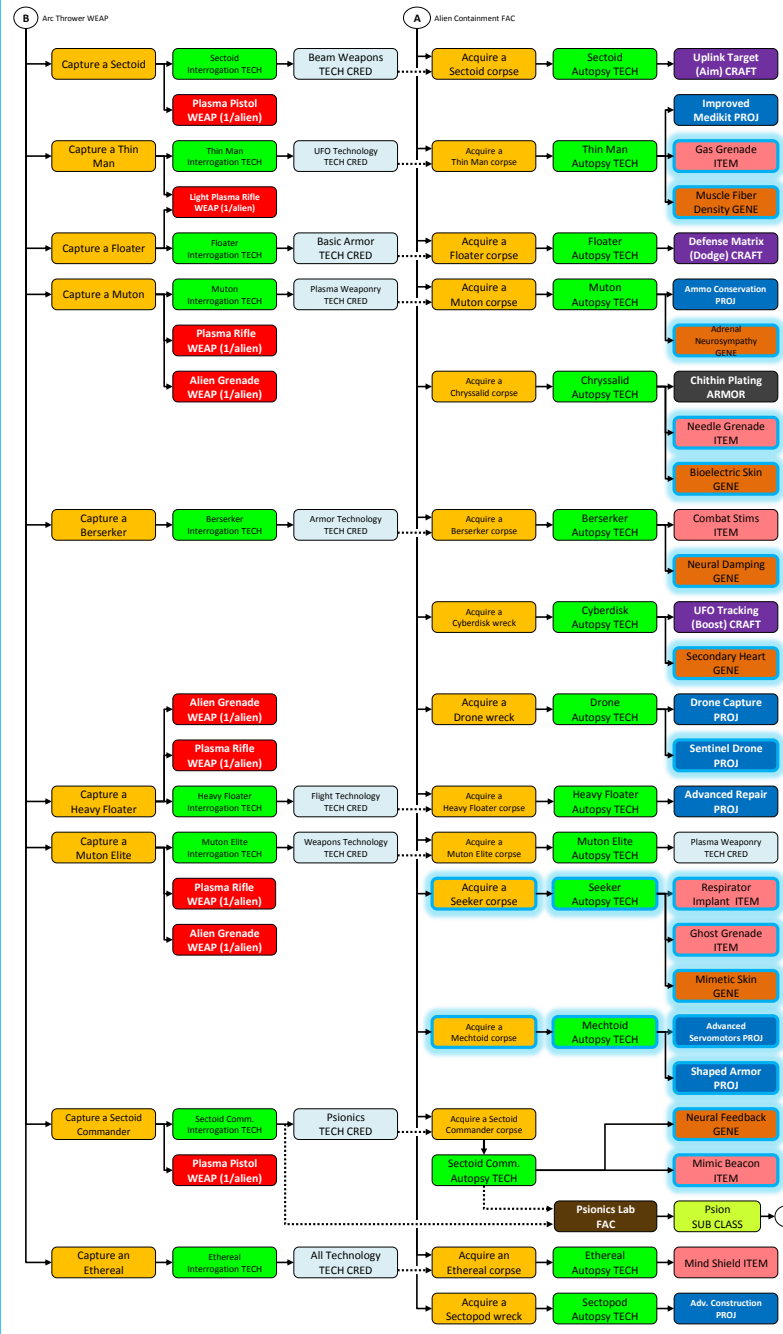

Storyline

Main Tech Tree

Alien Capture and Autopsies

Basic Facilities

Key